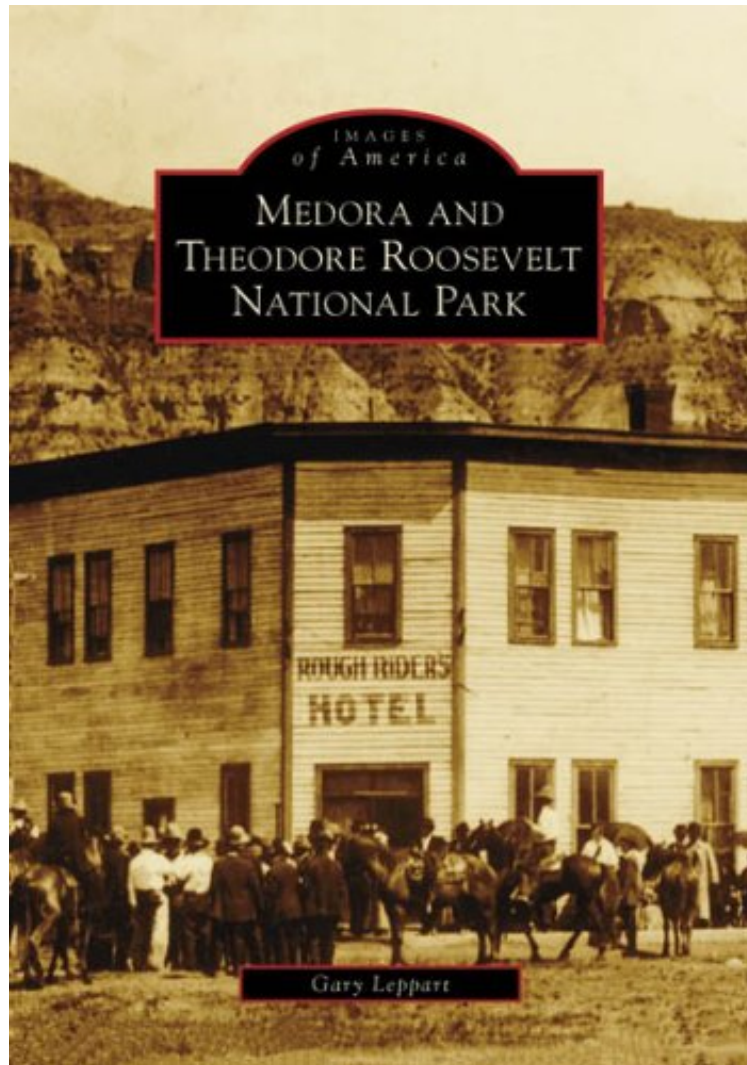

[Online library] Medora and Theodore Roosevelt National Park (ND) (Images of America)

Medora and Theodore Roosevelt National Park (ND) (Images of America)

Gary Leppart

ePub | *DOC | audiobook | ebooks | Download PDF

DOWNLOAD

+

READ ONLINE

#2632845 in Books Gary Leppart 2007-05-21 2007-05-16Original language:EnglishPDF # 1 9.25 x .31 x 6.50l, .66 #File Name: 0738551295128 pagesMedora and Theodore Roosevelt National Park | File size: 51.Mb

Gary Leppart : Medora and Theodore Roosevelt National Park (ND) (Images of America) before purchasing it in order to gage whether or not it would be worth my time, and all praised Medora and Theodore Roosevelt National Park (ND) (Images of America):

0 of 0 people found the following review helpful. this was like a trip down memory lane with a lot of ...By CustomerSince I lived in Western ND, this was like a trip down memory lane with a lot of good history of Teddy Roosevelt the Badlands. Great pictures!